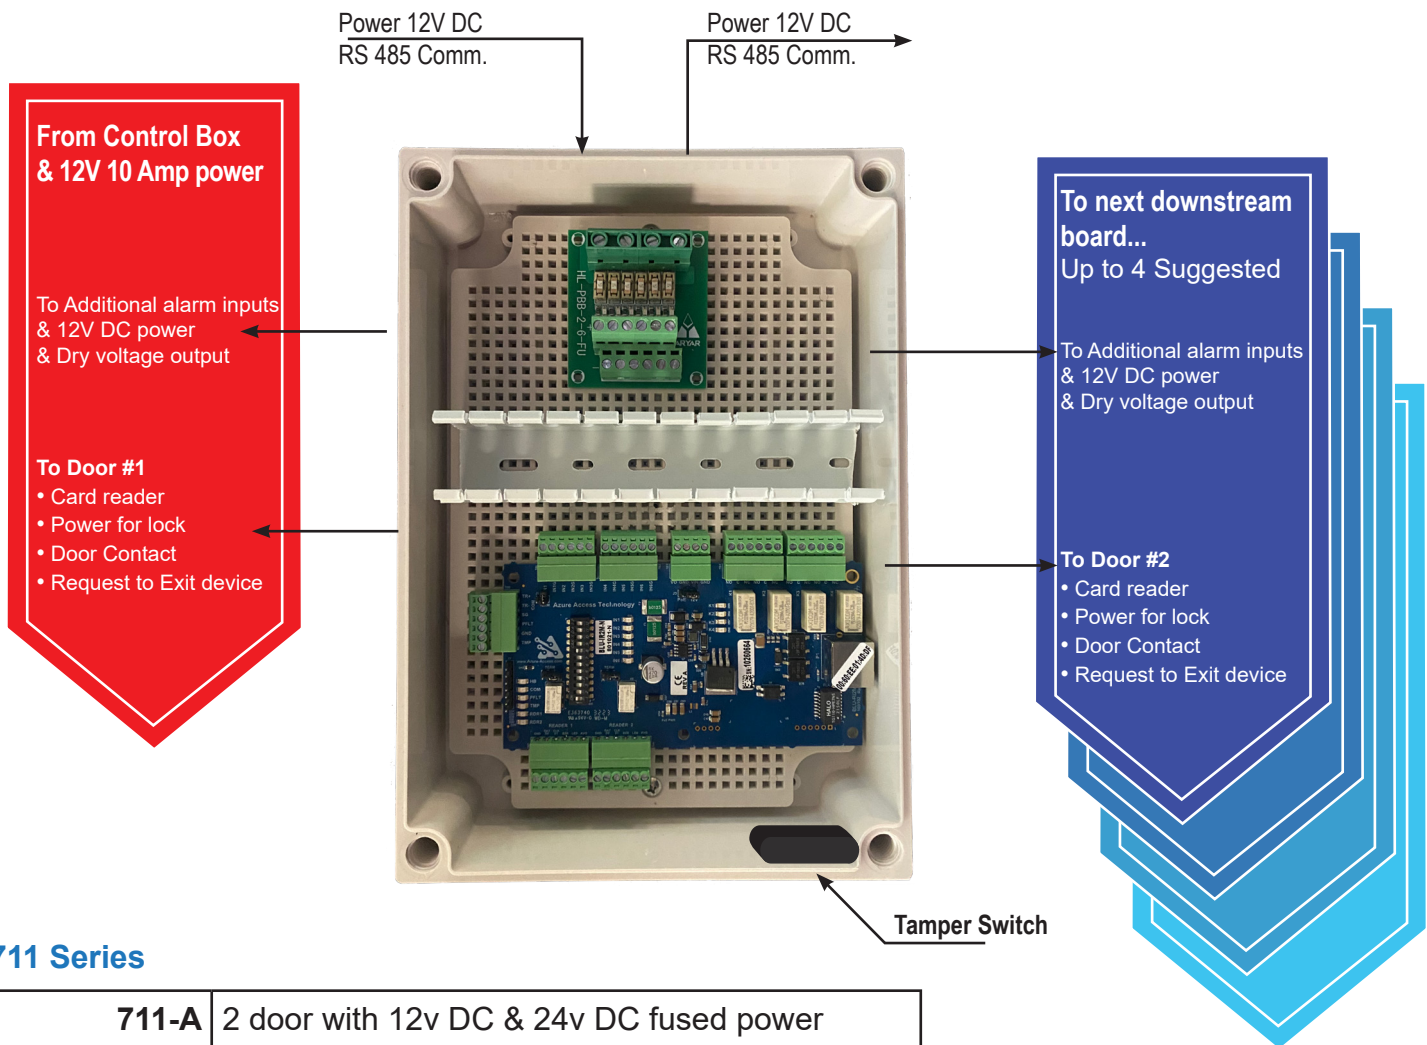

Downstream Boxes - 711 Series

The Border 711-A Downstream boxes offer a convenient down stream box for two door Weigand style readers- Approx. 8" x 12" box with removable cover 3 removable plugs (3/4") on both sides of box and 2 on the top - comes with wall mount hardware, 2 fused distribution module (6 circuits) 12VDC and 24VDC - 1 wire management and 1 #BLU-R12M-N Azure 2 door downstream module wired to one of the 12V circuits and one tamper switch wired to the Azure board.

Features

- Easy to install, low profile
- Two card readers and 6 fused 12V DC circuits
- Removeable plugs
- Fused power distribution modules
- Wire management

711 Series

711-A	2 door with 12v DC & 24v DC fused power
--------------	---