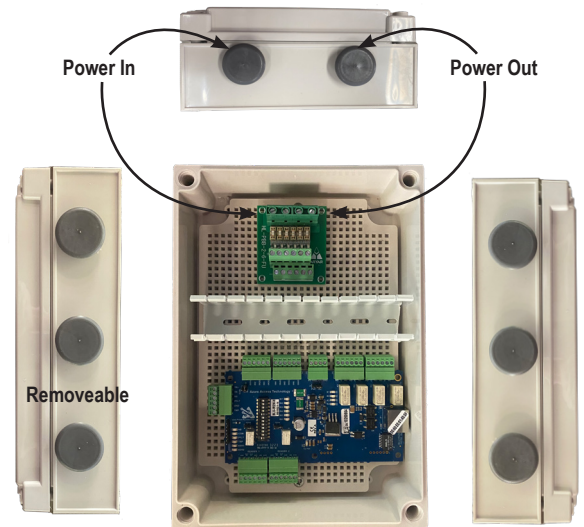

Downstream Boxes - 711 Series

The Border 711-A Downstream boxes offer a convenient down stream box for two door Weigand style readers- Approx. 8" x 12" box with removable cover 3 removable plugs (3/4") on both sides of box and 2 on the top - comes with wall mount hardware, 2 fused distribution module (6 circuits) 12VDC and 24VDC - 1 wire management and 1 #BLU-R12M-N Azure 2 door downstream module wired to one of the 12V circuits and one tamper switch wired to the Azure board.

Features

- Easy to install, low profile
- Two card readers and 6 fused 12V DC circuits
- Removeable plugs
- Fused power distribution modules
- Wire management

711 Series

711-A	2 door with 12v DC & 24v DC fused power
--------------	---